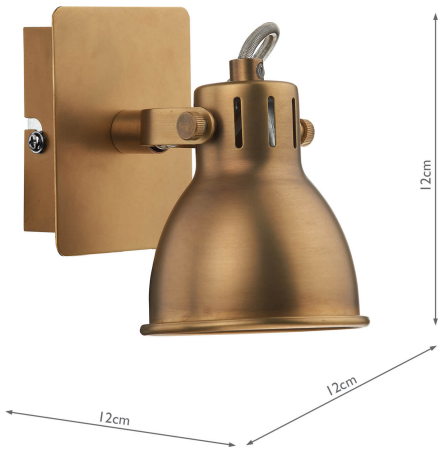

IDA0775

Idaho Single Wall Spotlight Natural Brass

RRP

£47.40 (inc VAT)

TECHNICAL DATA

Measurements	D12 x H12 x W12cm
Shade Measurements	H9 x Ø8cm
Fixing Plate Dimensions	D2.5 x H9 x W7cm
Finish	Natural Solid Brass
Material	Metal
Nett Weight (kg)	0.29 kg
Primary Light:	
Lamp	1 x 35w max GU10 Reflector
Recommended Lamp	BUL-GU10-LED-8

IP Rating

IP20

Suitable

Indoor

Electrical Class

Class II, Double Insulated