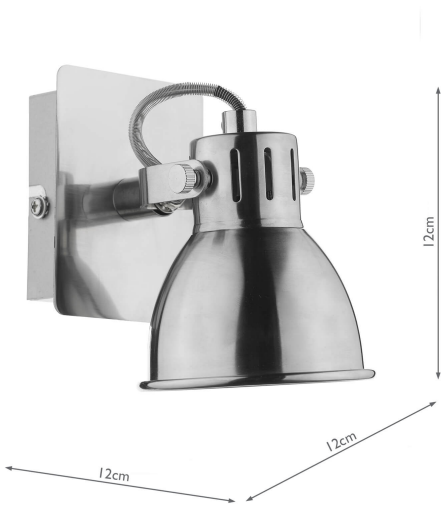

IDA0746

Idaho Single Wall Spotlight Natural Chrome

RRP

£47.40 (inc VAT)

TECHNICAL DATA

Measurements	D12 x H12 x W12cm
Fixing Plate Dimensions	D2.5 x H7.5 x W5.5cm
Finish	Chrome
Material	Metal
Nett Weight (kg)	0.27 kg

Primary Light:

Lamp 1 x 35w max GU10 Reflector

Recommended Lamp BUL-GU10-LED-8

IP Rating

IP20

Suitable

Indoor

Electrical Class