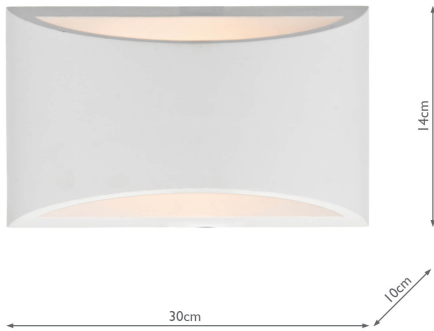

HOV372

Hove Wall Washer Large

RRP

£94.80 (inc VAT)

TECHNICAL DATA

Measurements	D10 x H14 x W30cm
Fixing Plate Dimensions	D3.5 x H5.5 x W24cm
Finish	Paintable Plaster
Material	Plaster
Nett Weight (kg)	1.5 kg