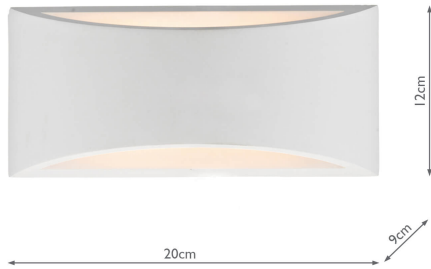

## TECHNICAL DATA

<b>Measurements</b>	D9 x H12 x W20cm
<b>Fixing Plate Dimensions</b>	D3.5 x H3.7 x W15cm
<b>Finish</b>	Paintable Plaster
<b>Material</b>	Plaster
<b>Nett Weight (kg)</b>	1 kg