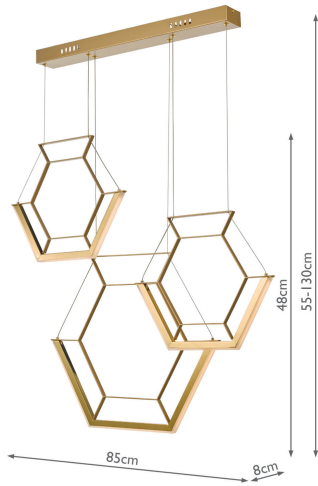

HEX0335

# Hexagon 3 Light Pendant Gold LED

RRP  
**£492.00** (inc VAT)

## TECHNICAL DATA

<b>Measurements</b>	D8 x H min55 - max130 x W85cm
<b>Fixing Plate Dimensions</b>	D8 x H4 x W65cm
<b>Finish</b>	Satin Gold, Polished Gold
<b>Material</b>	Metal
<b>Nett Weight (kg)</b>	4 kg
<b>Primary Light:</b>	
<b>Lamp</b>	1 x 35w LED
<b>Lumens</b>	1043
<b>Efficiency</b>	30lm/w
<b>Colour Rendering</b>	81 Ra