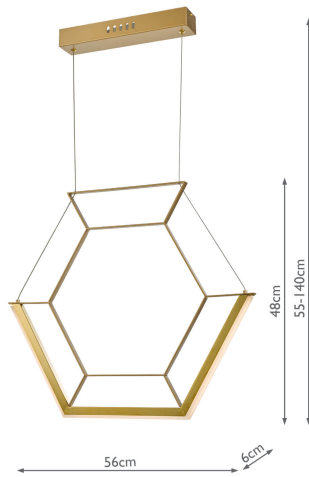

HEX0135

Hexagon Pendant Gold LED

RRP
£210.00 (inc VAT)

TECHNICAL DATA

Measurements	D6 x H min55 - max140 x W56cm
Fixing Plate Dimensions	D6.5 x H4.5 x W30cm
Finish	Satin Gold, Polished Gold
Material	Metal
Nett Weight (kg)	1.5 kg
Primary Light:	
Lamp	1 x 15w LED
Lumens	646
Efficiency	44lm/w
Colour Rendering	81 Ra

H/A LED

IP Rating

IP20

Suitable

Indoor

Electrical Class

Class II, Double Insulated