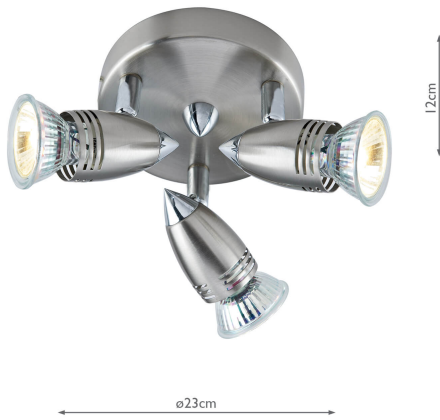

GEM7646

## Gemini 3 Light Plate Spotlight Satin Chrome (Multipack)

RRP

**£230.40** (inc VAT)

### TECHNICAL DATA

<b>Measurements</b>	H12 x Ø23cm
<b>Fixing Plate Dimensions</b>	H2.5 x Ø12cm
<b>Finish</b>	Satin Chrome
<b>Material</b>	Metal
<b>Nett Weight (kg)</b>	0.5 kg
<b>Primary Light:</b>	
<b>Lamp</b>	3 x 50w max GU10 Reflector
<b>Recommended Lamp</b>	BUL-GU10-LED-8