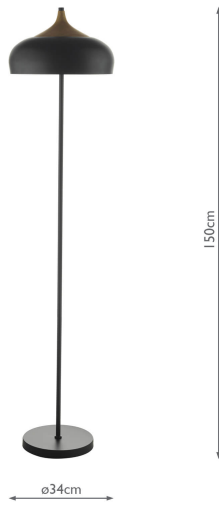

GAU4922

Gaucha 2 Light Floor Lamp Black

RRP
£186.00 (inc VAT)

TECHNICAL DATA

Measurements	H150 x Ø34cm
Base Measurements	H133 x Ø25cm
Shade Measurements	H21 x Ø35cm
Finish	Matt Black
Material	Metal
Cable Material	Braided Black
Nett Weight (kg)	4.5 kg
Primary Light: Lamp	2 x 60w max ES GLS
Recommended Lamp	BUL-E27-LED-16