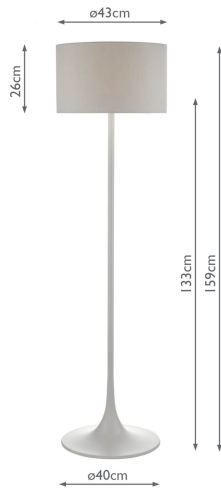

FUN4939

Floor Lamp Grey With Shade

RRP
£210.00 (inc VAT)

TECHNICAL DATA

Measurements	H152 x Ø43cm
Base Measurements	H133 x Ø40cm
Shade Measurements	H26 x Ø43cm
Finish	Matt Grey
Material	Metal
Cable Material	Braided Grey
Nett Weight (kg)	3.5 kg
Shade Included	Shade Inc
Shade Material	Grey Cotton Mix
Primary Light:	
Lamp	1 x 60w max ES GLS
Recommended Lamp	BUL-E27-LED-17