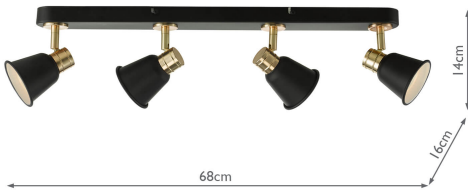

FRY8454

Fry 4 Light Bar Spotlight Black & Rose Gold

RRP

£162.00 (inc VAT)

TECHNICAL DATA

Measurements	D16 x H14 x W68cm
Fixing Plate Dimensions	D6 x H2.5 x W58cm
Finish	Matt Black, Polished Gold
Material	Metal
Nett Weight (kg)	1 kg
Primary Light:	
Lamp	4 x 50w max GU10 Reflector
Recommended Lamp	BUL-GU10-LED-8