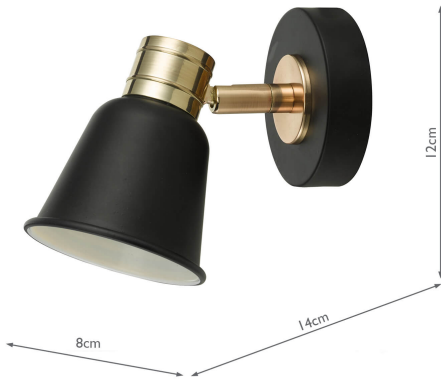

FRY0754

Fry Single Wall Spotlight Black & Rose Gold

RRP

£47.40 (inc VAT)

TECHNICAL DATA

Measurements	D14 x H12 x W8cm
Fixing Plate Dimensions	H2 x Ø8cm
Finish	Matt Black, Polished Gold
Material	Metal
Nett Weight (kg)	0.25 kg

Primary Light:

Lamp 1 x 50w max GU10
Reflector

Recommended Lamp BUL-GU10-LED-8

**IP Rating**

IP20

Suitable

Indoor

Electrical Class