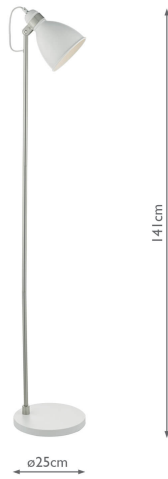

FRE4902

Frederick Task Floor Lamp White & Satin Chrome

RRP

£138.00 (inc VAT)

TECHNICAL DATA

Measurements	H141 x Ø25cm
Base Measurements	H2.5 x Ø26cm
Shade Measurements	H23 x Ø16cm
Finish	Matt White, Satin Chrome
Material	Metal
Cable Material	Braided White
Nett Weight (kg)	4 kg
Primary Light:	
Lamp	1 x 60w max ES GLS
Recommended Lamp	BUL-E27-LED-16