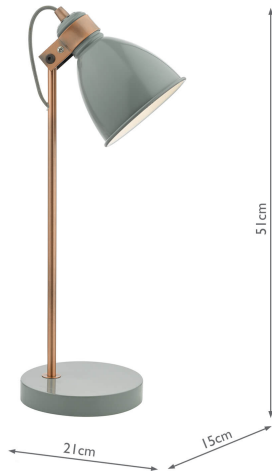

FRE4239

Frederick Task Lamp Grey & Copper

RRP

£88.20 (inc VAT)

TECHNICAL DATA

Measurements	D21 x H51 x W15cm
Base Measurements	H2.5 x Ø15cm
Finish	Grey,Satin Copper
Material	Metal
Cable Material	Braided Grey
Nett Weight (kg)	1.5 kg
Primary Light:	
Lamp	1 x 40w max ES GLS
Recommended Lamp	BUL-E27-LED-17