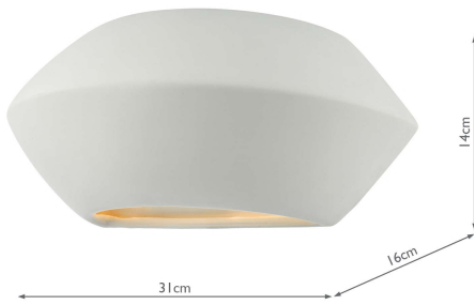

FOD372

Foden Ceramic Wall Washer White Unglazed

RRP

£35.40 (inc VAT)

TECHNICAL DATA

Measurements	D16 x H14 x W31cm
Fixing Plate Dimensions	D16 x H13.5 x W30cm
Finish	White Ceramic
Material	Ceramic
Nett Weight (kg)	1 kg

Primary Light:

Lamp 1 x 40w max SES CNDL

Recommended Lamp BUL-E14-LED-17

IP Rating

IP20

Suitable

Indoor

Electrical Class