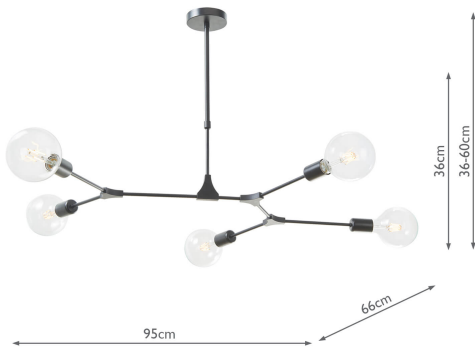

EUP0539

Euphemia 5 Light Pendant Black

RRP

£118.80 (inc VAT)

TECHNICAL DATA

Measurements	D66 x H min36 - max60 x W95cm
Fixing Plate Dimensions	H2.5 x Ø12cm
Finish	Satin Black
Material	Metal
Nett Weight (kg)	1 kg
Primary Light:	
Lamp	5 x 60w max ES Globe
Recommended Lamp	BUL-E27-LED-20

IP Rating

IP20

Suitable

Indoor

Electrical Class

Class II, Double Insulated