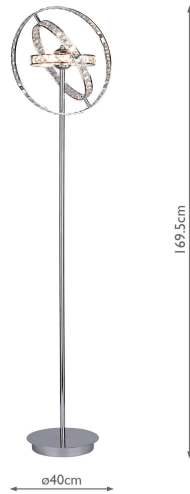

ETE4950

Eternity 6 Light Floor Lamp Polished Chrome Crystal

RRP

£384.00 (inc VAT)

TECHNICAL DATA

Measurements	H170 x Ø40cm
Base Measurements	H4 x Ø28cm
Finish	Crystal, Polished Chrome
Material	Crystal, Metal
Cable Material	Clear
Nett Weight (kg)	9 kg
Primary Light:	
Lamp	6 x 20w max G4
Recommended Lamp	BUL-G4-LED-1