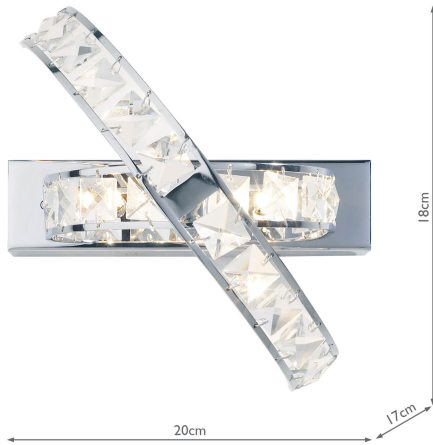

ETE3050

Eternity 3 Light Wall Bracket Clear Faceted Crystal and Polished Chrome

RRP

£1117.60 (inc VAT)

TECHNICAL DATA

Measurements	D17 x H18 x W20cm
Fixing Plate Dimensions	D5 x H5 x W20cm
Finish	Crystal, Polished Chrome
Material	Crystal, Metal
Nett Weight (kg)	1 kg
Primary Light:	
Lamp	3 x 20w max G4
Recommended Lamp	BUL-G4-LED-1