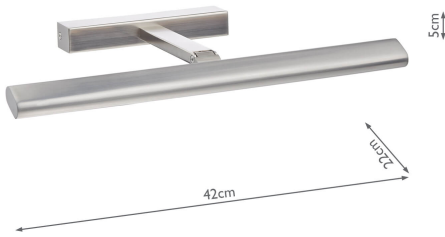

EST6646

Estate 2 Light Picture Light Satin Chrome LED

RRP

£198.00 (inc VAT)

TECHNICAL DATA

Measurements	D22 x H5 x W42cm
Fixing Plate Dimensions	D4.1 x H2.8 x W24cm
Finish	Satin Chrome
Material	Metal
Nett Weight (kg)	1 kg

Primary Light:	
Lamp	1 x 7w LED

Lumens	321
Efficiency	46lm/w
Colour Rendering	93 Ra

LED

IP Rating	IP20
Suitable	Indoor
Electrical Class	Class II, Double Insulated