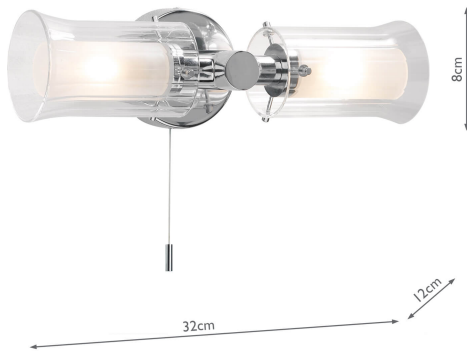

ELB0950

Elba Bathroom 2 Light Wall Light Polished Chrome Glass IP44

RRP

£78.00 (inc VAT)

TECHNICAL DATA

Measurements	D12 x H8 x W32cm
Finish	Polished Chrome, Glass
Material	Glass, Metal
Nett Weight (kg)	0.5 kg
Primary Light:	
Lamp	2 x 25w max G9
Recommended Lamp	BUL-G9-LED-3

IP Rating
Suitable

IP44
Bathroom Zones 1 & 2