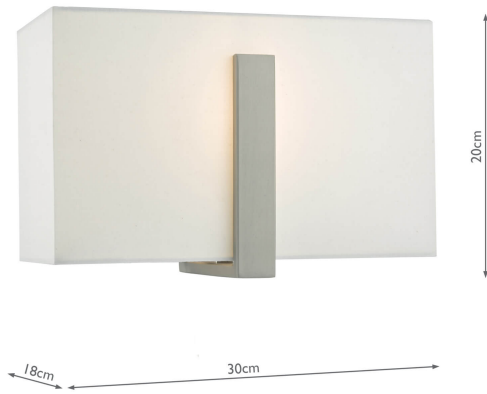

EDU0746

Eduardo Wall Light Antique Nickel With Shade

RRP

£86.40 (inc VAT)

TECHNICAL DATA

Measurements	D18 x H20 x W30cm
Shade Measurements	D13 x H18 x W30cm
Fixing Plate Dimensions	D2.5 x H12.5 x W12.5cm
Finish	Antique Nickel, Ivory
Material	Fabric, Metal
Nett Weight (kg)	1 kg
Shade Included	Shade Inc
Shade Material	Ivory Cotton Mix
Primary Light:	
Lamp	1 x 60w max ES GLS
Recommended Lamp	BUL-E27-LED-17