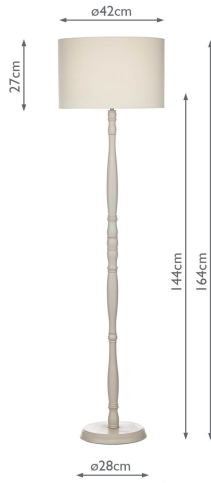

DUN4933

Dunlop Floor Lamp Cream With Shade

RRP
£144.00 (inc VAT)

TECHNICAL DATA

Measurements	H164 x Ø42cm
Base Measurements	H144 x Ø28cm
Finish	Matt Cream
Material	Wood
Cable Material	Braided Grey
Nett Weight (kg)	3 kg
Shade Included	Shade Inc
Shade Material	Cream Linen
Primary Light:	
Lamp	1 x 60w max ES GLS
Recommended Lamp	BUL-E27-LED-17