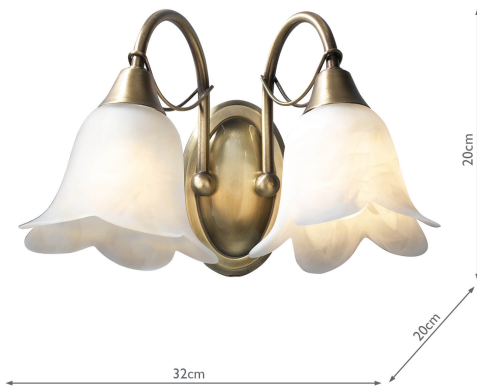

## Doublet Double Wall Bracket Antique Brass complete with Alabaster Glass

RRP

£107.40 (inc VAT)

### TECHNICAL DATA

<b>Measurements</b>	D20 x H20 x W32cm
<b>Fixing Plate Dimensions</b>	D2 x H14 x W10cm
<b>Finish</b>	Antique Brass, Alabaster Effect
<b>Material</b>	Glass, Metal
<b>Nett Weight (kg)</b>	1 kg
<b>Primary Light:</b>	
<b>Lamp</b>	2 x 40w max SES GB
<b>Recommended Lamp</b>	BUL-E14-LED-3