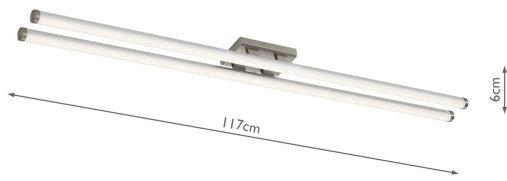

CUI4846

Cuisine 2 Light Bar Flush Brushed Chrome LED

RRP

£238.80 (inc VAT)

TECHNICAL DATA

Measurements	D9 x H6 x W117cm
Fixing Plate Dimensions	D9 x H2 x W5.5cm
Finish	Satin Chrome, Opal
Material	Metal, Plastic
Nett Weight (kg)	1 kg

Primary Light:

Lamp 2 x 20w LED

Lumens	4000
Efficiency	100lm/w
Colour Rendering	80 Ra

**IP Rating**

IP20

Suitable

Indoor

Electrical Class