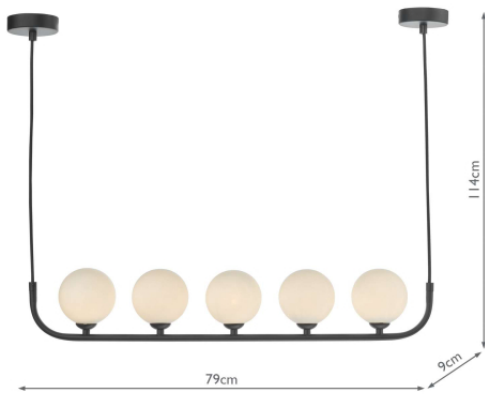

CRA0522-02

Cradle 5 Light Bar Pendant Matt With Opal Glass

RRP

£1111.00 (inc VAT)

TECHNICAL DATA

Measurements	D9 x H min32 - max114 x W79cm
Finish	Satin Black, Opal Glass
Material	Glass, Metal
Nett Weight (kg)	1 kg
Primary Light:	
Lamp	5 x 25w max G9
Recommended Lamp	BUL-G9-LED-3

IP Rating

IP20

Suitable

Indoor

Electrical Class

Class II, Double Insulated