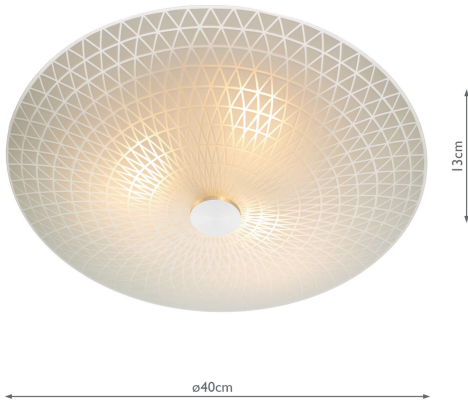

COL522

## TECHNICAL DATA

<b>Measurements</b>	H13 x Ø40cm
<b>Shade Measurements</b>	H8 x Ø40cm
<b>Fixing Plate Dimensions</b>	H2.5 x Ø23cm
<b>Finish</b>	White Frosted Glass
<b>Material</b>	Glass
<b>Nett Weight (kg)</b>	2 kg
<b>Primary Light:</b>	
<b>Lamp</b>	3 x 40w max ES GLS
<b>Recommended Lamp</b>	BUL-E27-LED-17