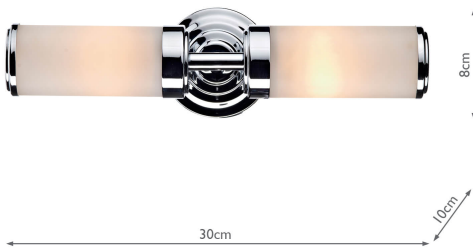

CEN0950

Century Bathroom 2 Light Wall Light Polished Chrome Opal Glass IP44

RRP

£107.40 (inc VAT)

TECHNICAL DATA

Measurements	D10 x H8 x W30cm
Fixing Plate Dimensions	H3 x Ø8cm
Finish	Polished Chrome, Opal Glass
Material	Glass, Metal
Nett Weight (kg)	0.49 kg
Primary Light:	
Lamp	2 x 25w max G9
Recommended Lamp	BUL-G9-LED-3