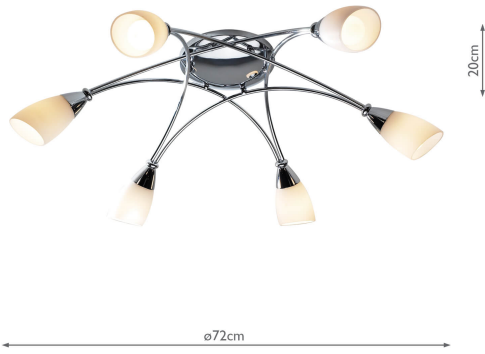

BUR0650

Bureau 6 Light Semi Flush Polished Chrome

RRP

£178.80 (inc VAT)

TECHNICAL DATA

Measurements	H20 x Ø72cm
Fixing Plate Dimensions	H2 x Ø17cm
Finish	Polished Chrome, Opal Glass
Material	Glass, Metal
Nett Weight (kg)	2 kg
Primary Light:	
Lamp	6 x 40w max SES GB
Recommended Lamp	BUL-E14-LED-3