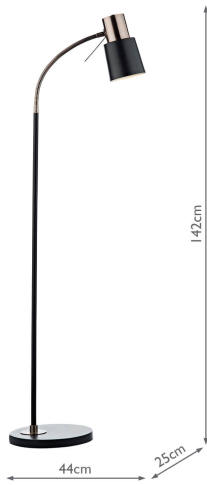

BON4954

Bond Task Floor Lamp Black Copper

RRP
£112.20 (inc VAT)

TECHNICAL DATA

Measurements	D44 x H142 x W25cm
Base Measurements	H3 x Ø25cm
Finish	Matt Black, Polished Copper
Material	Metal
Cable Material	Black
Nett Weight (kg)	3.5 kg
Primary Light:	
Lamp	1 x 40w max ES GLS
Recommended Lamp	BUL-E27-LED-17