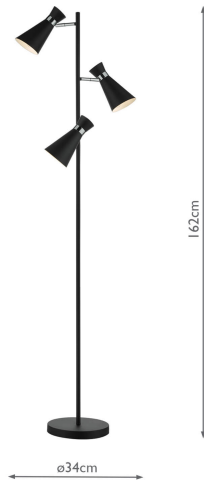

ASH4922

Ashworth 3 Light Floor Lamp Matt Black & Polished Chrome

RRP

£202.80 (inc VAT)

TECHNICAL DATA

Measurements	H162 x Ø34cm
Base Measurements	H3.5 x Ø26cm
Shade Measurements	H20 x Ø10.6cm
Finish	Matt Black, Polished Chrome
Material	Metal
Cable Material	Braided Black
Nett Weight (kg)	4 kg
Primary Light:	
Lamp	3 x 40w max SES GB
Recommended Lamp	BUL-E14-LED-3