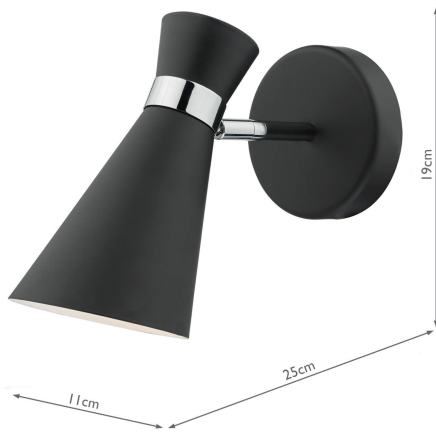

ASH0722

Ashworth Single Wall Spotlight Matt Black Polished Chrome

RRP

£70.80 (inc VAT)

TECHNICAL DATA

Measurements	D25 x H19 x W11cm
Shade Measurements	H20 x Ø10.6cm
Fixing Plate Dimensions	H2.5 x Ø11cm
Finish	Matt Black, Polished Chrome
Material	Metal
Nett Weight (kg)	0.40 kg
Primary Light:	
Lamp	1 x 40w max SES GB
Recommended Lamp	BUL-E14-LED-15

IP Rating

IP20

Suitable

Indoor

Electrical Class

Class II, Double Insulated