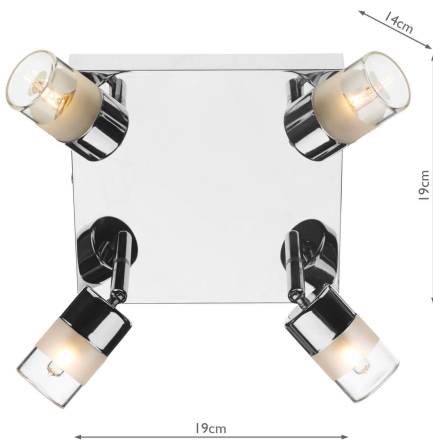

# Artemis Bathroom 4 Light Spotlight Polished Chrome Glass IP44

RRP

£118.80 (inc VAT)

## TECHNICAL DATA

<b>Measurements</b>	D19 x H14 x W19cm
<b>Finish</b>	Polished Chrome, White Frosted Glass
<b>Material</b>	Glass, Metal
<b>Nett Weight (kg)</b>	1 kg
<b>Primary Light:</b>	
<b>Lamp</b>	4 x 25w max G9
<b>Recommended Lamp</b>	BUL-G9-LED-3