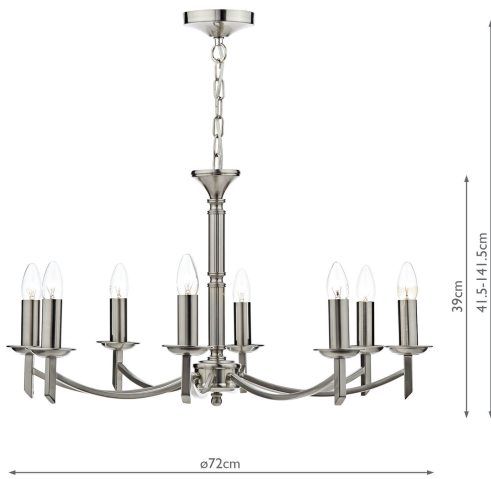

AMB0846

Ambassador 8 Light Dual Mount Chandelier Satin Chrome

RRP

£408.00 (inc VAT)

TECHNICAL DATA

Measurements	H min42 - max142 x Ø72cm
Fixing Plate Dimensions	H4 x Ø12cm
Finish	Satin Chrome
Material	Metal
Cable Material	Clear
Nett Weight (kg)	3.5 kg
Shade Included	Fitting Only
Primary Light:	
Lamp	8 x 40w max SES CNDL
Recommended Lamp	BUL-E14-LED-13