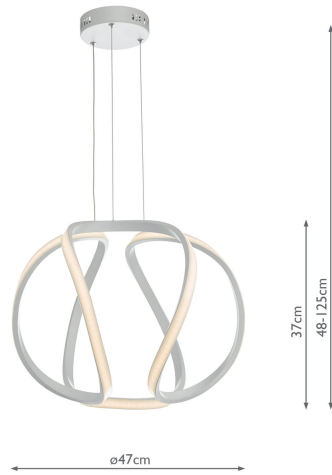

ALO012

Alonsa Pendant Small White LED

RRP
£252.00 (inc VAT)

TECHNICAL DATA

Measurements	H min48 - max125 x Ø47cm
Fixing Plate Dimensions	H3.5 x Ø15cm
Finish	Matt White
Material	Metal
Cable Material	Clear
Nett Weight (kg)	1.5 kg
Primary Light:	
Lamp	1 x 16w LED
Lumens	1078
Efficiency	68lm/w
Colour Rendering	84 Ra

IP Rating

IP20

Suitable

Indoor

Electrical Class

Class II, Double Insulated