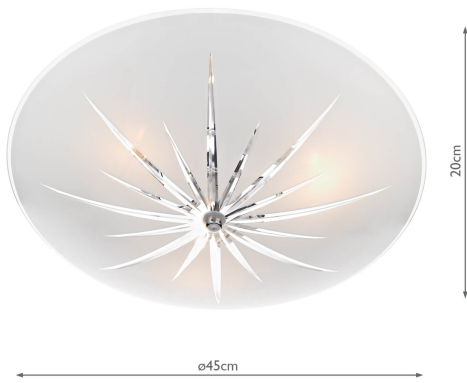

ALB532

Albany 3 Light Flush White/ Polished Chrome

RRP

£118.80 (inc VAT)

TECHNICAL DATA

Measurements	H20 x Ø45cm
Fixing Plate Dimensions	H3 x Ø9cm
Finish	White Frosted Glass, Polished Chrome
Material	Glass, Metal
Nett Weight (kg)	2 kg
Primary Light:	
Lamp	3 x 40w max SES GB
Recommended Lamp	BUL-E14-LED-3