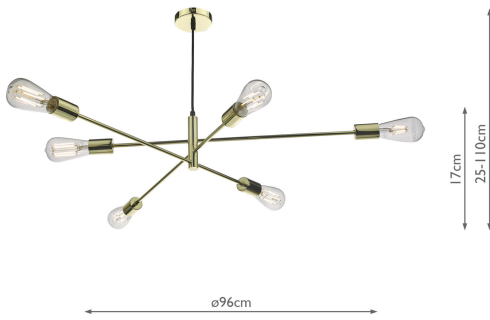

# Alana 6 Light Pendant Polished Gold

RRP  
**£119.40** (inc VAT)

## TECHNICAL DATA

<b>Measurements</b>	H min25 - max110 x $\varnothing 96\text{cm}$
<b>Fixing Plate Dimensions</b>	H2 x $\varnothing 10\text{cm}$
<b>Finish</b>	Polished Gold
<b>Material</b>	Metal
<b>Cable Material</b>	Braided Black
<b>Nett Weight (kg)</b>	1 kg
<b>Primary Light:</b>	
<b>Lamp</b>	6 x 60w max ES GLS
<b>Recommended Lamp</b>	BUL-E27-LEDV-1