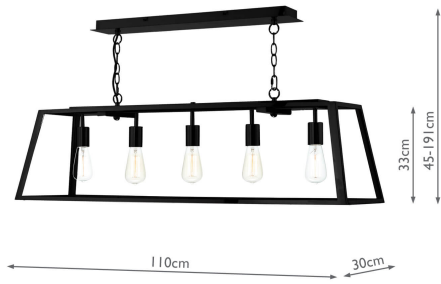

## TECHNICAL DATA

<b>Measurements</b>	D30 x H min45 - max191 x W110cm
<b>Fixing Plate Dimensions</b>	D8 x H3.5 x W66cm
<b>Finish</b>	Matt Black, Glass
<b>Material</b>	Glass, Metal
<b>Cable Material</b>	Black
<b>Nett Weight (kg)</b>	13 kg
<b>Primary Light:</b>	
<b>Lamp</b>	5 x 60w max ES GLS
<b>Recommended Lamp</b>	BUL-E27-LED-15