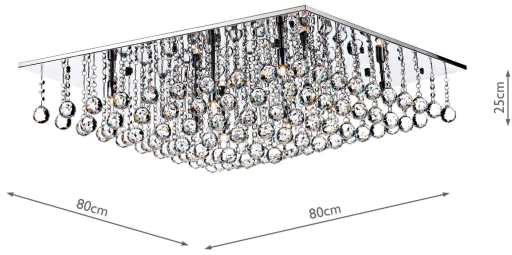

ABA4750

Abacus 8 Light Flush Polished Chrome Crystal

RRP

£678.00 (inc VAT)

TECHNICAL DATA

Measurements	D80 x H25 x W80cm
Finish	Crystal, Polished Chrome
Material	Crystal, Metal
Nett Weight (kg)	19 kg
Primary Light:	
Lamp	8 x 40w max G9
Recommended Lamp	BUL-G9-LED-3