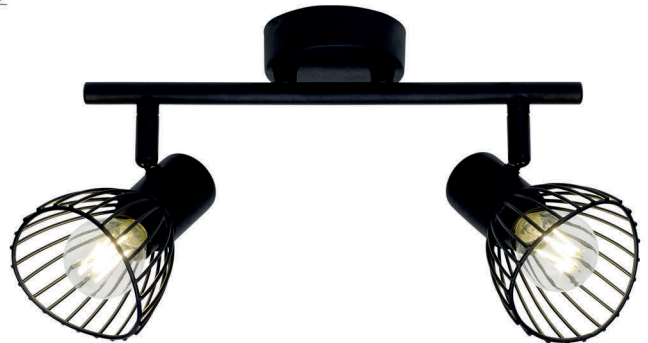

1-3

1-3

1

2

3

1

### ELHI

black  
metal

Art. No.	71910/06
Measurements	↑ 145mm ↔ - ↔ 115mm Ø 90mm
Bulb	D45, E14
Watt	1 x 40W
Lumen	-
Kelvin	-
EEC	-
SC	⊕

2

### ELHI

black  
metal

Art. No.	71913/06
Measurements	↑ 165mm ↔ 380mm ↔ 180mm Ø -
Bulb	D45, E14
Watt	2 x 40W
Lumen	-
Kelvin	-
EEC	-
SC	⊕

3

### ELHI

black  
metal

Art. No.	71933/06
Measurements	↑ 165mm ↔ - ↔ - Ø 420mm
Bulb	D45, E14
Watt	3 x 40W
Lumen	-
Kelvin	-
EEC	-
SC	⊕

4 004353 306532

4 004353 306556

4 004353 306570