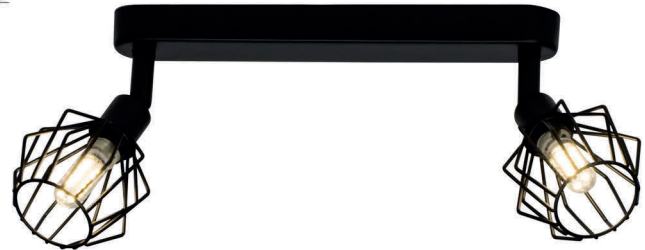

1-4

1-4

1-4

1

2

3

4

1  
**NORIS**

black  
metal

Art. No.	G54110/06
Measurements	↑ 120mm ↔ - ↔ 120mm Ø 80mm
Bulb	LED, G9
Watt	1 x 3W
Lumen	1 x 350LM
Kelvin	3000K
EEC	A+
SC	⊕

2  
**NORIS**

black  
metal

Art. No.	G54129/06
Measurements	↑ 120mm ↔ 255mm ↔ 100mm Ø -
Bulb	LED, G9
Watt	2 x 3W
Lumen	2 x 350LM
Kelvin	3000K
EEC	A+
SC	⊕

3  
**NORIS**

black  
metal

Art. No.	G54134/06
Measurements	↑ 155mm ↔ - ↔ - Ø 190mm
Bulb	LED, G9
Watt	3 x 3W
Lumen	3 x 350LM
Kelvin	3000K
EEC	A+
SC	⊕

4  
**NORIS**

black  
metal

Art. No.	G54132/06
Measurements	↑ 155mm ↔ 810mm ↔ 85mm Ø -
Bulb	LED, G9
Watt	4 x 3W
Lumen	4 x 350LM
Kelvin	3000K
EEC	A+
SC	⊕