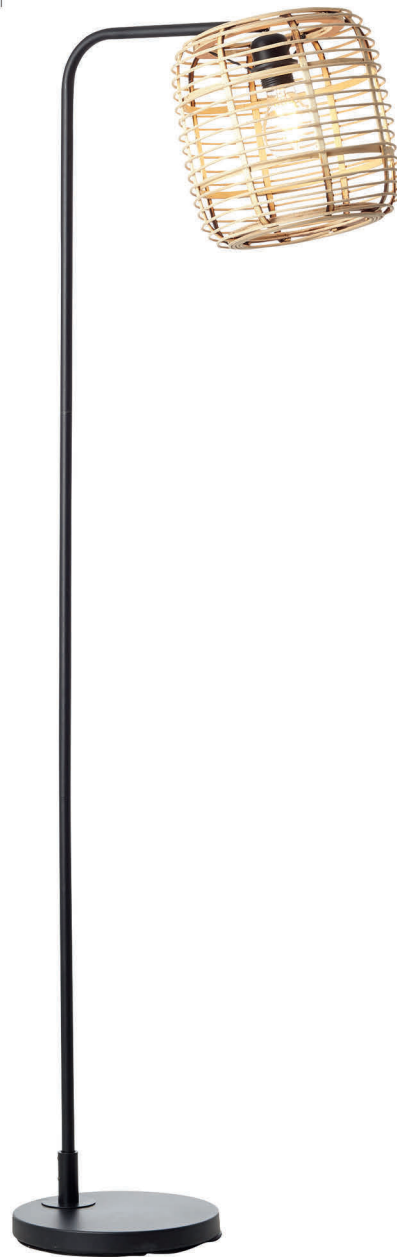

1

1

1

1

1

CROSTOWN

black/wood light
metal/rattan

Art. No.	93067/06
Measurements	↑ 1.520mm ↔ 250mm ↔ 605mm Ø -
Bulb	A60, E27
Watt	1 x 40W
Lumen	-
Kelvin	-
EEC	-
SC	☐

4 004353 382499