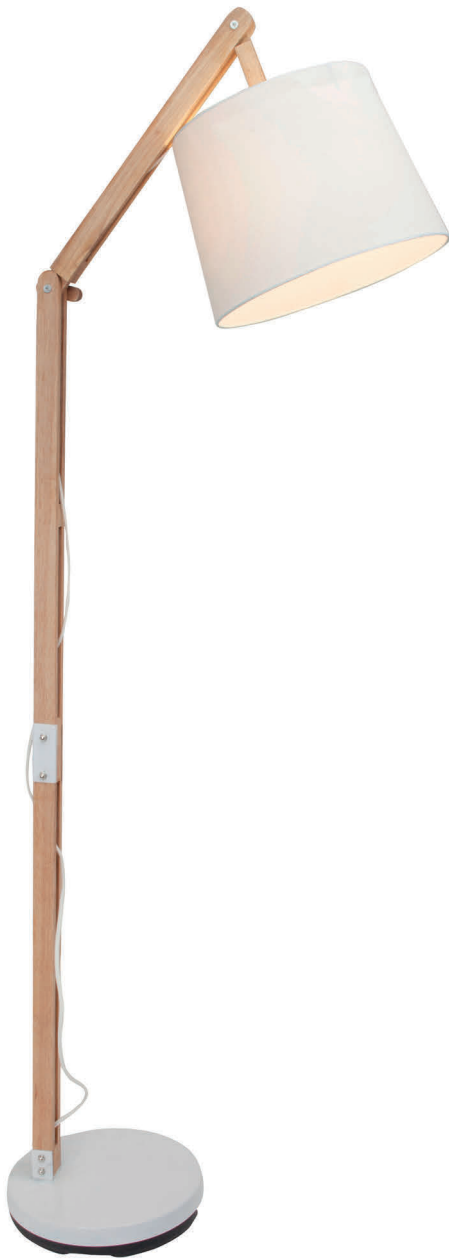

1-2

1-2

1

1

2

1 CARLYN

white/wood light
metal/wood/textile

Art. No.	09958A75
Measurements	↑ 1.630mm ↔ - ↔ 800mm Ø 300mm
Bulb	A60, E27
Watt	1 x 60W
Lumen	-
Kelvin	-
EEC	-
SC	☐

2 ELOI

white/wood light
metal/wood/textile

Art. No.	92820/09
Measurements	↑ 1.675mm ↔ 300mm ↔ 480mm Ø -
Bulb	A60, E27
Watt	1 x 60W
Lumen	-
Kelvin	-
EEC	-
SC	☐

4 004353 165887

4 004353 366208