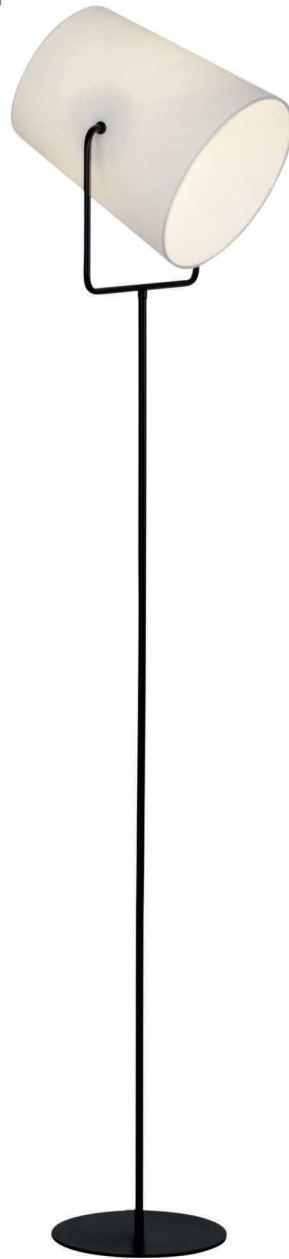

1

1

1

1

1

BUCKET

black/white
metal/textile

Art. No.	63158/76
Measurements	↑↓ 1.590mm ↔ 300mm ↔ 250mm Ø -
Bulb	A60, E27
Watt	1 x 60W
Lumen	-
Kelvin	-
EEC	-
SC	☐