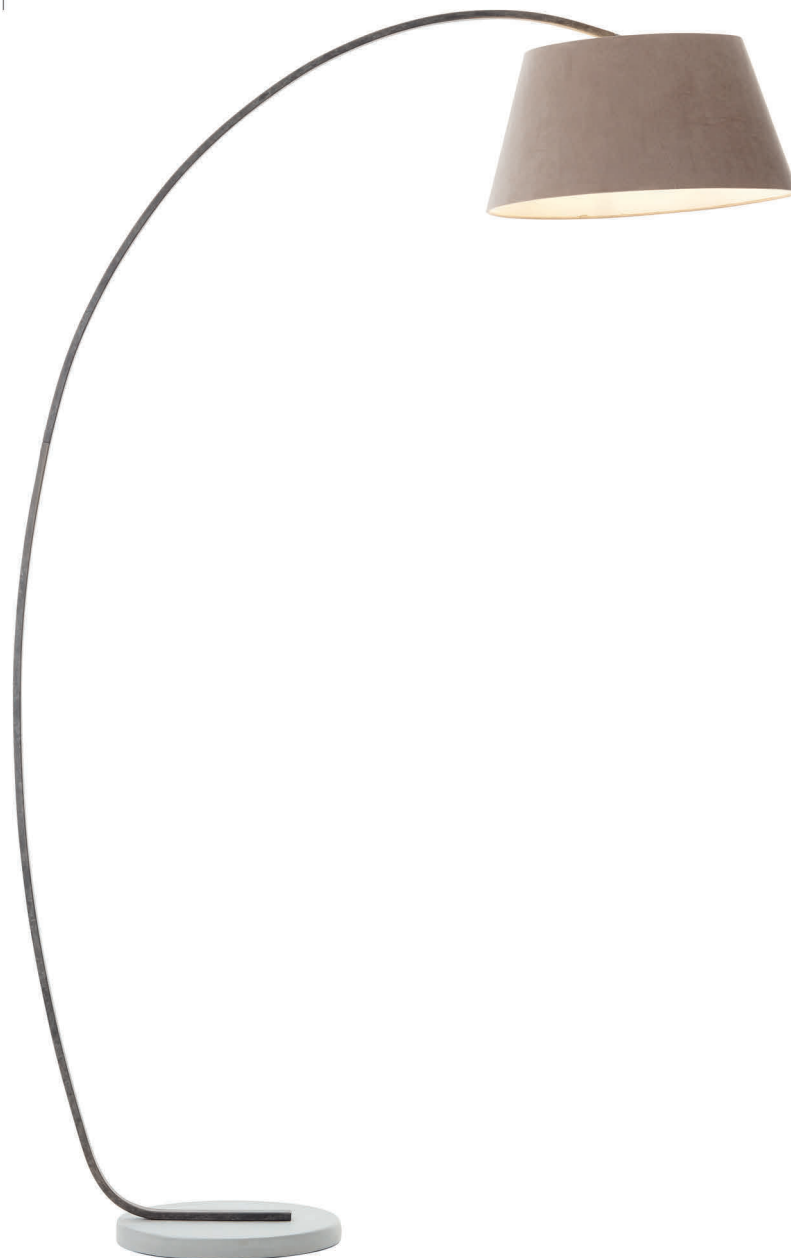

1

1

1

1

1

BROKbrown/grey
concrete/metal/textile

Art. No.	92712/20
Measurements	↑ 1.960mm ↔ 500mm ↔ 1.205mm Ø -
Bulb	A60, E27
Watt	1 x 60W
Lumen	-
Kelvin	-
EEC	-
SC	☐

4 004353 352997