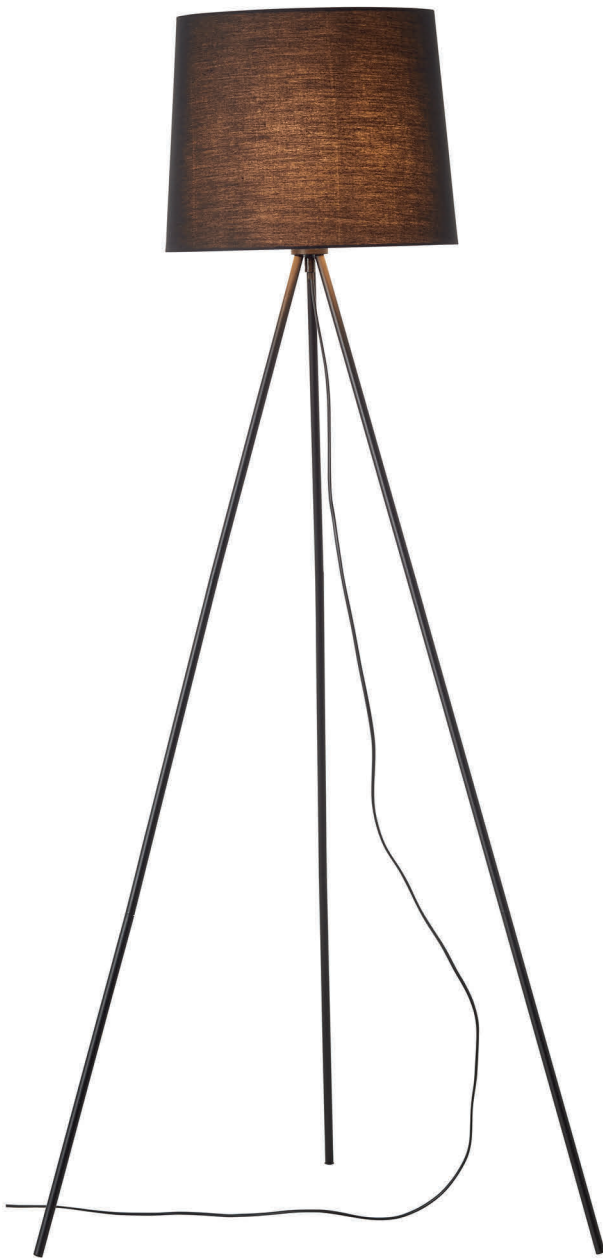

1-2

1-2

2

1

2

1

AILEY

black
metal/textile

Art. No.	92660/06
Measurements	↑ 1.440mm ↔ 610mm ↔ - Ø 710mm
Bulb	A60, E27
Watt	1 x 60W
Lumen	-
Kelvin	-
EEC	-
SC	☐

2

FIDEL

black
metal/textile

Art. No.	92711/06
Measurements	↑ 1.900mm ↔ 295mm ↔ 380mm Ø -
Bulb	A60, E27
Watt	1 x 60W
Lumen	-
Kelvin	-
EEC	-
SC	☐