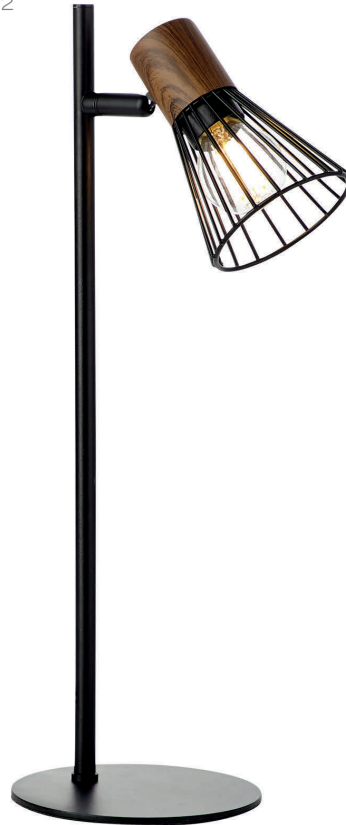

1-3

1-3

1-3

1

2

3

1 ESCATON

black
metal

Art. No.	94926/06
Measurements	↑ 630mm ↔ 175mm ↔ 420mm Ø -
Bulb	A60, E27
Watt	1 x 40W
Lumen	-
Kelvin	-
EEC	-
SC	☐

2 MANAMA

black/dark wood
metal

Art. No.	78148/76
Measurements	↑ 410mm ↔ 130mm ↔ 170mm Ø -
Bulb	D45, E14
Watt	1 x 28W
Lumen	-
Kelvin	-
EEC	-
SC	☐

3 SWIVEL

black/wood light
metal/wood

Art. No.	92716/06
Measurements	↑ 515mm ↔ 160mm ↔ 215mm Ø -
Bulb	A60, E27
Watt	1 x 30W
Lumen	-
Kelvin	-
EEC	-
SC	☐

4 004353 365768

4 004353 355127

4 004353 354052