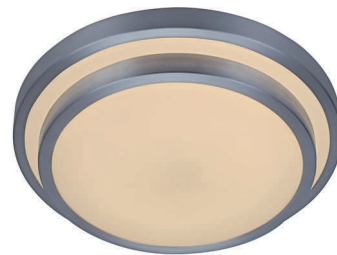

4 004353 355578

JACOBO

white/red
plastic/metal

4

| | |
|--------------|---------------------------|
| Art. No. | G97004/71 |
| Measurements | ↑ 77mm ↔ - ↔ - Ø 510mm |
| Bulb | LED integr. |
| Watt | 1 x 60W |
| Lumen | 1 x 4800LM |
| Kelvin | 3000-6000K |
| EEC | A |
| SC | ⊕ |

4 004353 355585

JAMIL

white/silver
metal/plastic

5

| | |
|--------------|---------------------------|
| Art. No. | G97010/75 |
| Measurements | ↑ 77mm ↔ - ↔ - Ø 480mm |
| Bulb | LED integr. |
| Watt | 1 x 60W |
| Lumen | 1 x 4800LM |
| Kelvin | 3000-6000K |
| EEC | A |
| SC | ⊕ |

4 004353 355646

VILANO

aluminium/white
metal/plastic

6

| | |
|--------------|---------------------------|
| Art. No. | G98828/21 |
| Measurements | ↑ 95mm ↔ - ↔ - Ø 345mm |
| Bulb | LED integr. |
| Watt | 1 x 12W |
| Lumen | 1 x 805LM |
| Kelvin | 3000K |
| EEC | A |
| SC | ⊕ |

4 004353 260483

ETHAN

high-grade steel/white
metal/plastic

7

| | |
|--------------|---------------------------|
| Art. No. | G94282/82 |
| Measurements | ↑ 95mm ↔ - ↔ - Ø 325mm |
| Bulb | LED integr. |
| Watt | 1 x 12W |
| Lumen | 1 x 805LM |
| Kelvin | 3000K |
| EEC | A |
| SC | ⊕ |