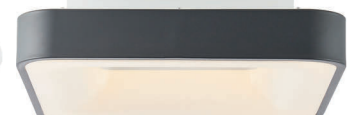

white/chrome
metal/plastic

PLANA

white
plastic

SARIA SQUARE

dark grey/white
metal/plastic

1

Art. No.	G96964/05
Measurements	↑ 58mm ↔ 340mm ↔ 340mm Ø -
Bulb	LED integr.
Watt	1 x 24W
Lumen	1 x 1900LM
Kelvin	3000K
EEC	A
SC	⊕

2

Art. No.	G96965/05
Measurements	↑ 60mm ↔ 540mm ↔ 540mm Ø -
Bulb	LED integr.
Watt	1 x 48W
Lumen	1 x 4000LM
Kelvin	3000-6000K
EEC	A
SC	⊕

3

Art. No.	G97016/21
Measurements	↑ 70mm ↔ - ↔ - Ø 500mm
Bulb	LED integr.
Watt	1 x 30W
Lumen	1 x 2000LM
Kelvin	3000-6000K
EEC	A
SC	⊕

4

Art. No.	G97074/22
Measurements	↑ 100mm ↔ 400mm ↔ 400mm Ø -
Bulb	LED integr.
Watt	1 x 24W
Lumen	1 x 1600LM
Kelvin	3000-6000K
EEC	A
SC	⊕

SLIMLINE

dark grey/white
metal/plastic

SLIMLINE

black/white
metal/plastic

SLIMLINE

black/white
metal/plastic

SLIMLINE

black/white
metal/plastic

5

Art. No.	G97073/72
Measurements	↑ 55mm ↔ 380mm ↔ 380mm Ø -
Bulb	LED integr.
Watt	1 x 24W
Lumen	1 x 1600LM
Kelvin	3000-6000K
EEC	A
SC	⊕