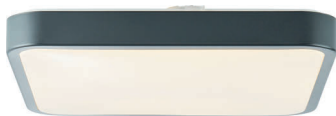

white/chrome
metal/plastic

PLANA

white
plastic

SARIA SQUARE

dark grey/white
metal/plastic

1

Art. No.	G96964/05
Measurements	↑ 58mm ↔ 340mm ↔ 340mm Ø -
Bulb	LED integr.
Watt	1 x 24W
Lumen	1 x 1900LM
Kelvin	3000K
EEC	A
SC	⊕

2

Art. No.	G96965/05
Measurements	↑ 60mm ↔ 540mm ↔ 540mm Ø -
Bulb	LED integr.
Watt	1 x 48W
Lumen	1 x 4000LM
Kelvin	3000-6000K
EEC	A
SC	⊕

3

Art. No.	G97016/21
Measurements	↑ 70mm ↔ - ↔ - Ø 500mm
Bulb	LED integr.
Watt	1 x 30W
Lumen	1 x 2000LM
Kelvin	3000-6000K
EEC	A
SC	⊕

4

Art. No.	G97074/22
Measurements	↑ 100mm ↔ 400mm ↔ 400mm Ø -
Bulb	LED integr.
Watt	1 x 24W
Lumen	1 x 1600LM
Kelvin	3000-6000K
EEC	A
SC	⊕

SLIMLINE

dark grey/white
metal/plastic

SLIMLINE

black/white
metal/plastic

SLIMLINE

black/white
metal/plastic

SLIMLINE

black/white
metal/plastic

5

Art. No.	G97073/72
Measurements	↑ 55mm ↔ 380mm ↔ 380mm Ø -
Bulb	LED integr.
Watt	1 x 24W
Lumen	1 x 1600LM
Kelvin	3000-6000K
EEC	A
SC	⊕