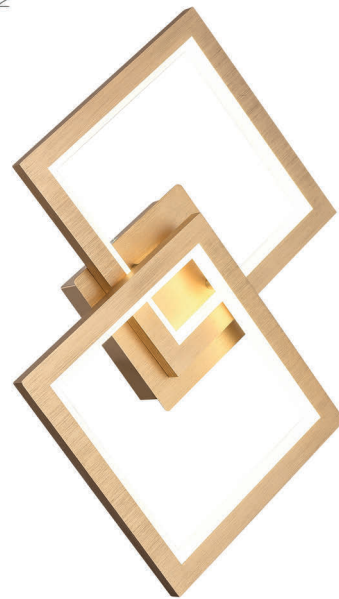

## 1 MENDOZA

gold  
metal

Art. No.	99277/16
Measurements	↑ - ↔ - ↔→ 95mm Ø 330mm
Bulb	A60, E27
Watt	1 x 52W
Lumen	-
Kelvin	-
EEC	-
SC	⊕

## 2 GWYN

brushed aluminium gold  
metal/acrylic

Art. No.	G99287/54
Measurements	↑ 445mm ↔ 285mm ↔→ 70mm Ø -
Bulb	LED integr.
Watt	1 x 18W
Lumen	1 x 950LM
Kelvin	3000K
EEC	-
SC	⊕

4 004353 381348

4 004353 382420