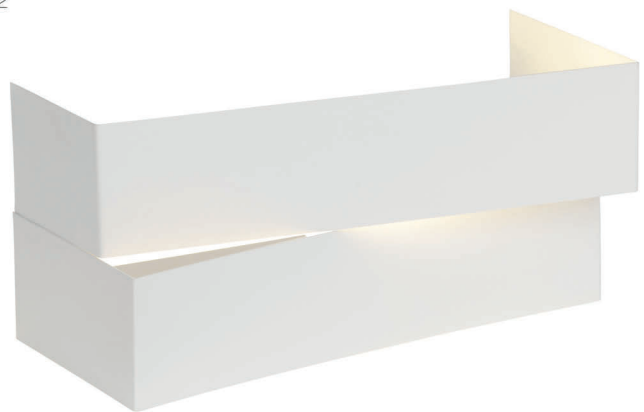

1-2

1

2

1

SHIP

white
metal

Art. No.	59593/05
Measurements	↑ 165mm ↔ 980mm → 245mm Ø -
Bulb	A60, E27
Watt	3 x 25W
Lumen	-
Kelvin	-
EEC	-
SC	☐

2

PERRY

white
metal

Art. No.	94428/05
Measurements	↑ 120mm ↔ 260mm → 115mm Ø -
Bulb	A60, E27
Watt	1 x 60W
Lumen	-
Kelvin	-
EEC	-
SC	⊕