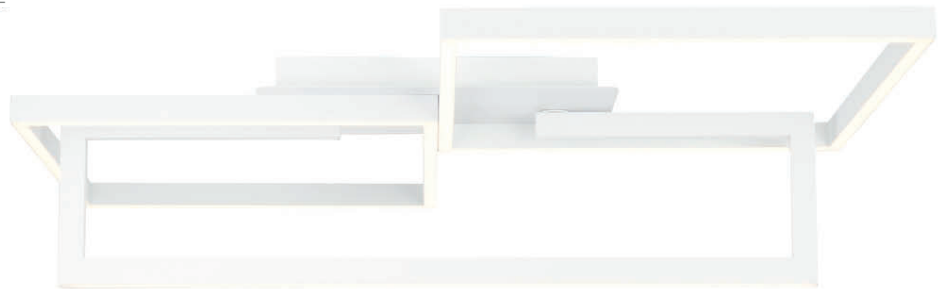

1-2

2

1

2

1

GERONwhite
metal/acrylic

Art. No.	G97128/05
Measurements	↑ 60mm ↔ 310mm ↔ 310mm Ø -
Bulb	LED integr.
Watt	1 x 24W
Lumen	1 x 3138LM
Kelvin	3000K
EEC	-
SC	☐

2

QUADRASwhite
metal/plastic

Art. No.	G99142/05
Measurements	↑ 213mm ↔ 853mm ↔ 718mm Ø -
Bulb	LED integr.
Watt	1 x 68W
Lumen	1 x 5600LM
Kelvin	3000K
EEC	A
SC	☐

4 004353 380822

4 004353 360268